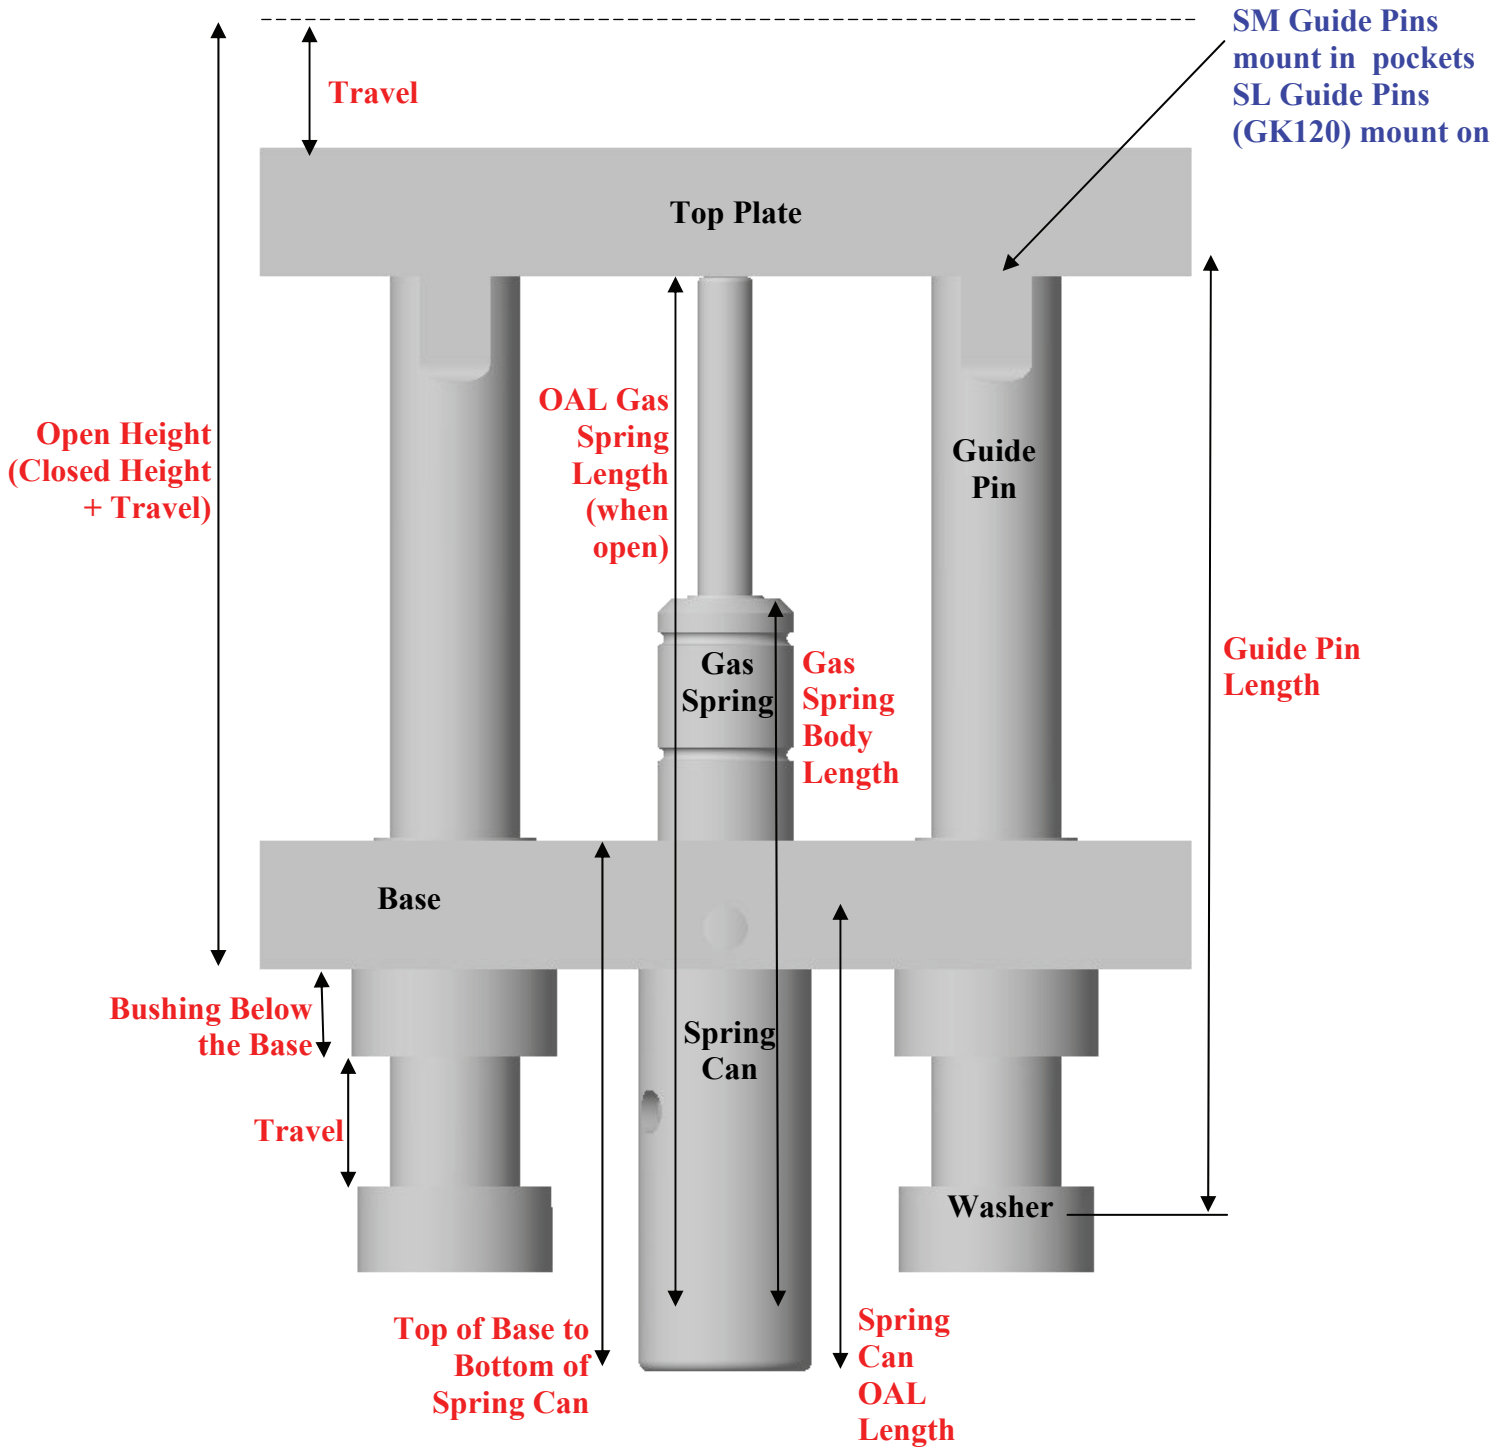

SL25 Base Lengths

2.50" Wide
6.75" Long

2.50" Wide
12.00" Long

2.50" Wide
18.00" Long

SL25 Components

Guide Pin	Spring Can	Gas Spring
 A vertical cylindrical metal component with a red ring at the bottom and a threaded top section.	 A vertical cylindrical metal component with a threaded top section and a small hole on the side.	 A vertical cylindrical metal component with a threaded top section.
<ul style="list-style-type: none"> • 1.25" Diameter • Available in .125" Inc. • 3/8 or M10 Taps 	<ul style="list-style-type: none"> • 1.50" Outside Diameter • 2.80" - 12.30" Long in 1/2" Length Increments 	<ul style="list-style-type: none"> • 25mm Diameter • Brand of your choice • NOT Provided by SL

Part # Structure

Lifter Series	English/ Metric	Open Lifter Height	Travel	Base Length	Bushing Below Base	Top Plate Style
SL25	M	2.875	0.625	12	0.75	A
	E or M	in .125" Inc.		See prints for options		A or C
Example: SL25-M-2.875-0.625-12-0.75-A						

Configuration Information

Below is a diagram and data that provides details on how the Lifter assemblies are configured.

Standard Lifters - Configuration Diagram

See Data Chart Below

SL19 & SL25 Configuration Reference Chart