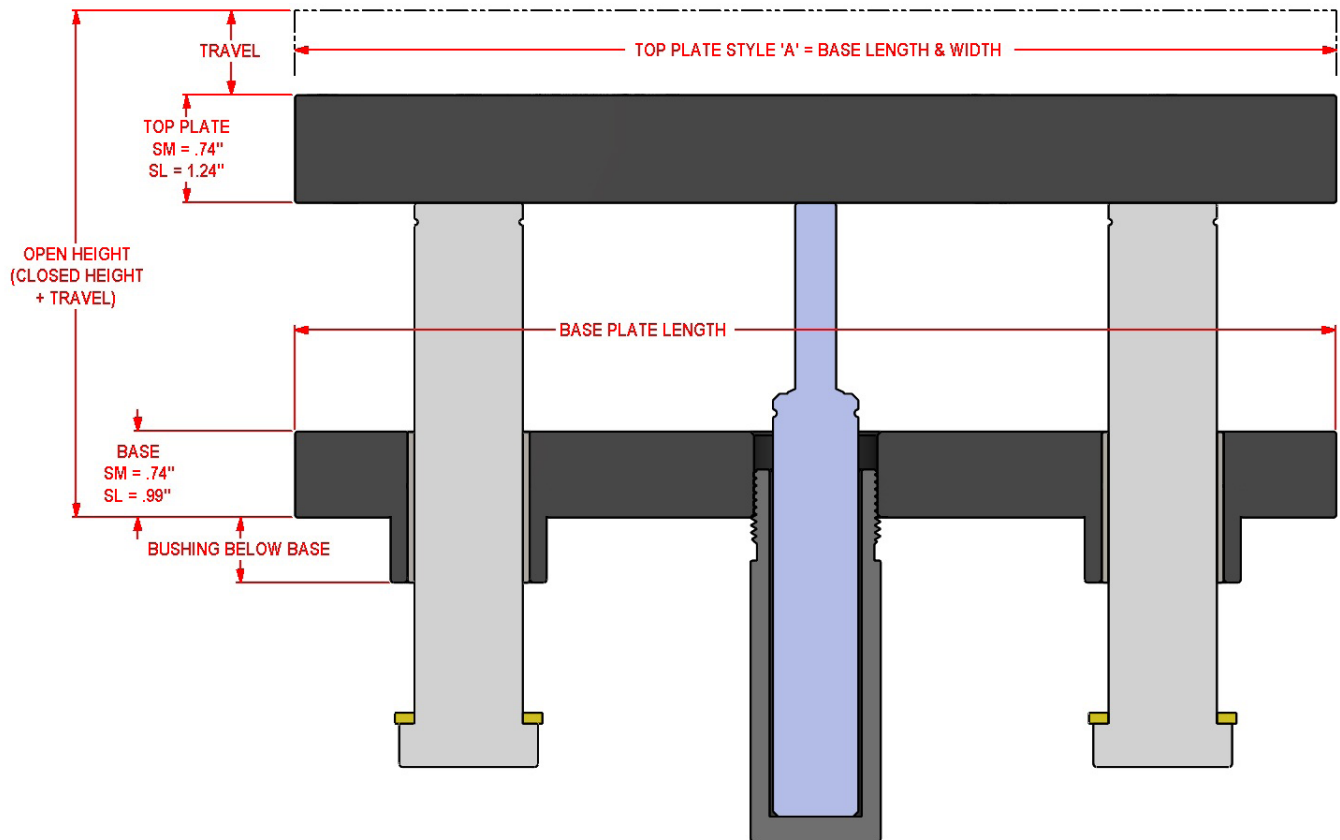

SL25 Base Lengths

2.50" Wide
6.75" Long

2.50" Wide
12.00" Long

2.50" Wide
18.00" Long

SL25 Components

Guide Pin	Spring Can	Gas Spring
 A vertical cylindrical metal component with a red ring at the bottom and a threaded top section.	 A vertical cylindrical metal component with a threaded top section and a small hole on the side.	 A vertical cylindrical metal component with a threaded top section.
<ul style="list-style-type: none"> • 1.25" Diameter • Available in .125" Inc. • 3/8 or M10 Taps 	<ul style="list-style-type: none"> • 1.50" Outside Diameter • 2.80" - 12.30" Long in 1/2" Length Increments 	<ul style="list-style-type: none"> • 25mm Diameter • Brand of your choice • NOT Provided by SL

Part # Structure

Lifter Series	English/ Metric	Open Lifter Height	Travel	Base Length	Bushing Below Base	Top Plate Style
SL25	M	2.875	0.625	12	0.75	A
	E or M	in .125" Inc.		See prints for options		A or C
Example: SL25-M-2.875-0.625-12-0.75-A						

Configuration Information

Below is a diagram and data that provides details on how the Lifter assemblies are configured.

Standard Lifters - Configuration Diagram

See Data Chart Below

SL19 & SL25 Configuration Reference Chart