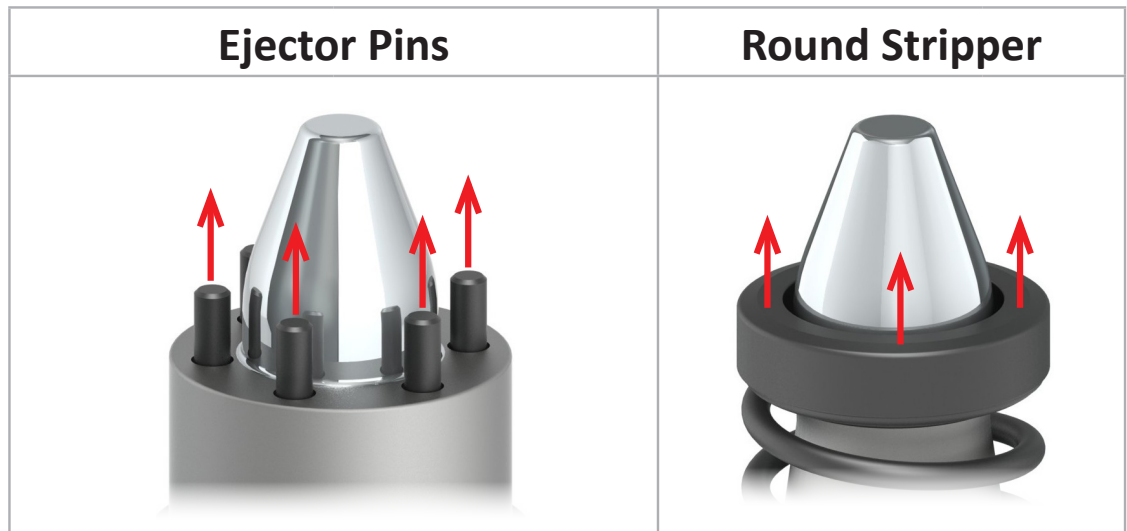

# Pilots - Ejection/Spring Force

Pilot Diameter	Ejector Pins		Round Stripper	
	Standard Spring*	Light Spring*	Standard Spring	Light Spring
.3125" / 8mm	10 lbs. on Contact 15 lbs. at Max Travel	5 lbs. on Contact 10 lbs. at Max Travel	N/A	
.375" / 10mm	12 lbs. on Contact 20 lbs. at Max Travel	5 lbs. on Contact 10 lbs. at Max Travel	6 lbs. on Contact 16 lbs. at Max Travel	N/A
.500" / 13mm	14 lbs. on Contact 23 lbs. at Max Travel	5 lbs. on Contact 10 lbs. at Max Travel	11 lbs. on Contact 19 lbs. at Max Travel	N/A
.625" / 16mm	14 lbs. on Contact 20 lbs. at Max Travel	5 lbs. on Contact 10 lbs. at Max Travel	15 lbs. on Contact 21 lbs. at Max Travel	N/A
.750" / 20mm	14 lbs. on Contact 20 lbs. at Max Travel	5 lbs. on Contact 10 lbs. at Max Travel	N/A	

\*Single Spring drives all Ejectors so  
Forces listed are for the Spring