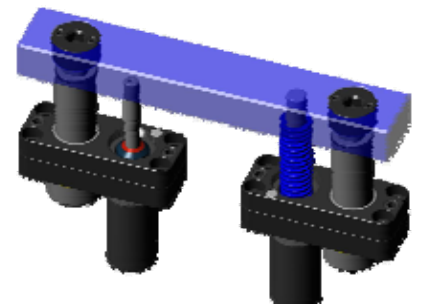

### Description

- Guided Keepers are used primarily in stamping dies to guide and retain stripper pads, form pads, and long lifter bars
- A number of guide pin diameters and base/bushing styles are available
- Guide pins are available in .125" increment lengths.

**Stripper Pads**

**Form  
Pads**

**Long Lifter Bars**