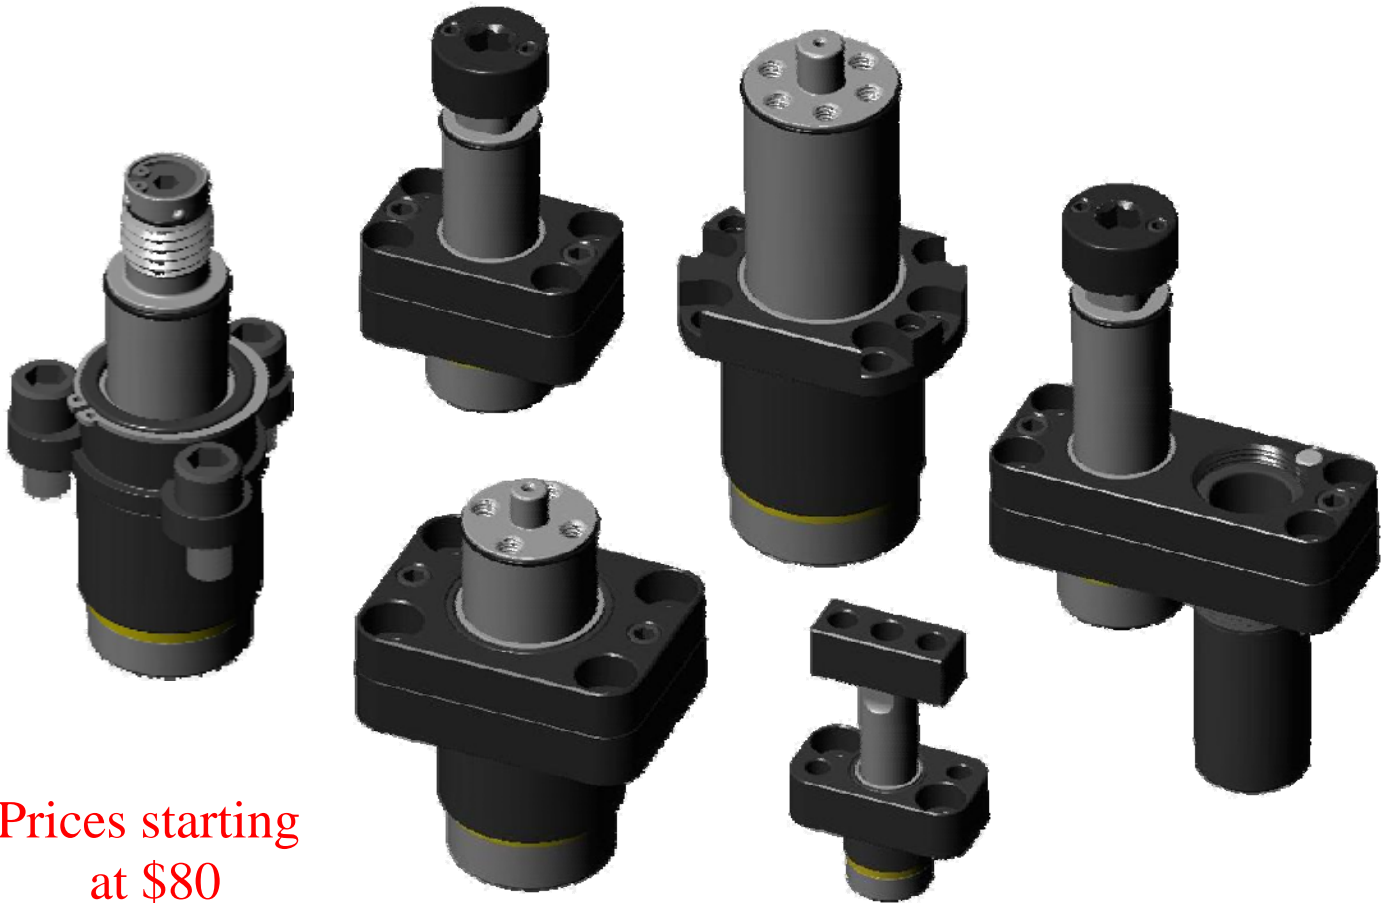

Guided Keepers Guidance and Retention "All in One"