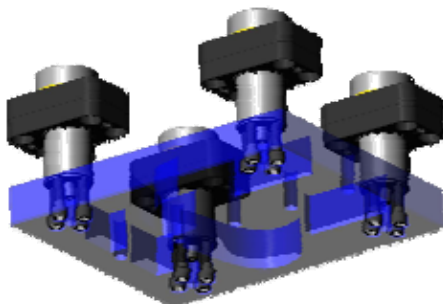

### Description

- Guided Keepers are used primarily in stamping dies to guide and retain stripper pads, form pads, and long lifter bars
- A number of guide pin diameters and base/bushing styles are available
- Guide pins are available in .125" increment lengths.

**Stripper Pads**

**Form  
Pads**

**Long Lifter Bars**