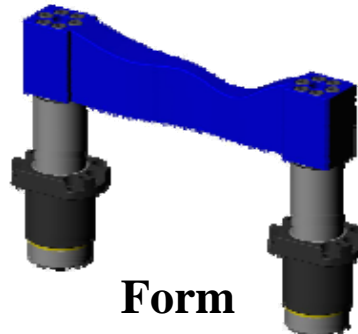

### Description

- Guided Keepers are used primarily in stamping dies to guide and retain stripper pads, form pads, and long lifter bars
- A number of guide pin diameters and base/bushing styles are available
- Guide pins are available in .125" increment lengths.

**Stripper Pads**

**Form  
Pads**

**Long Lifter Bars**